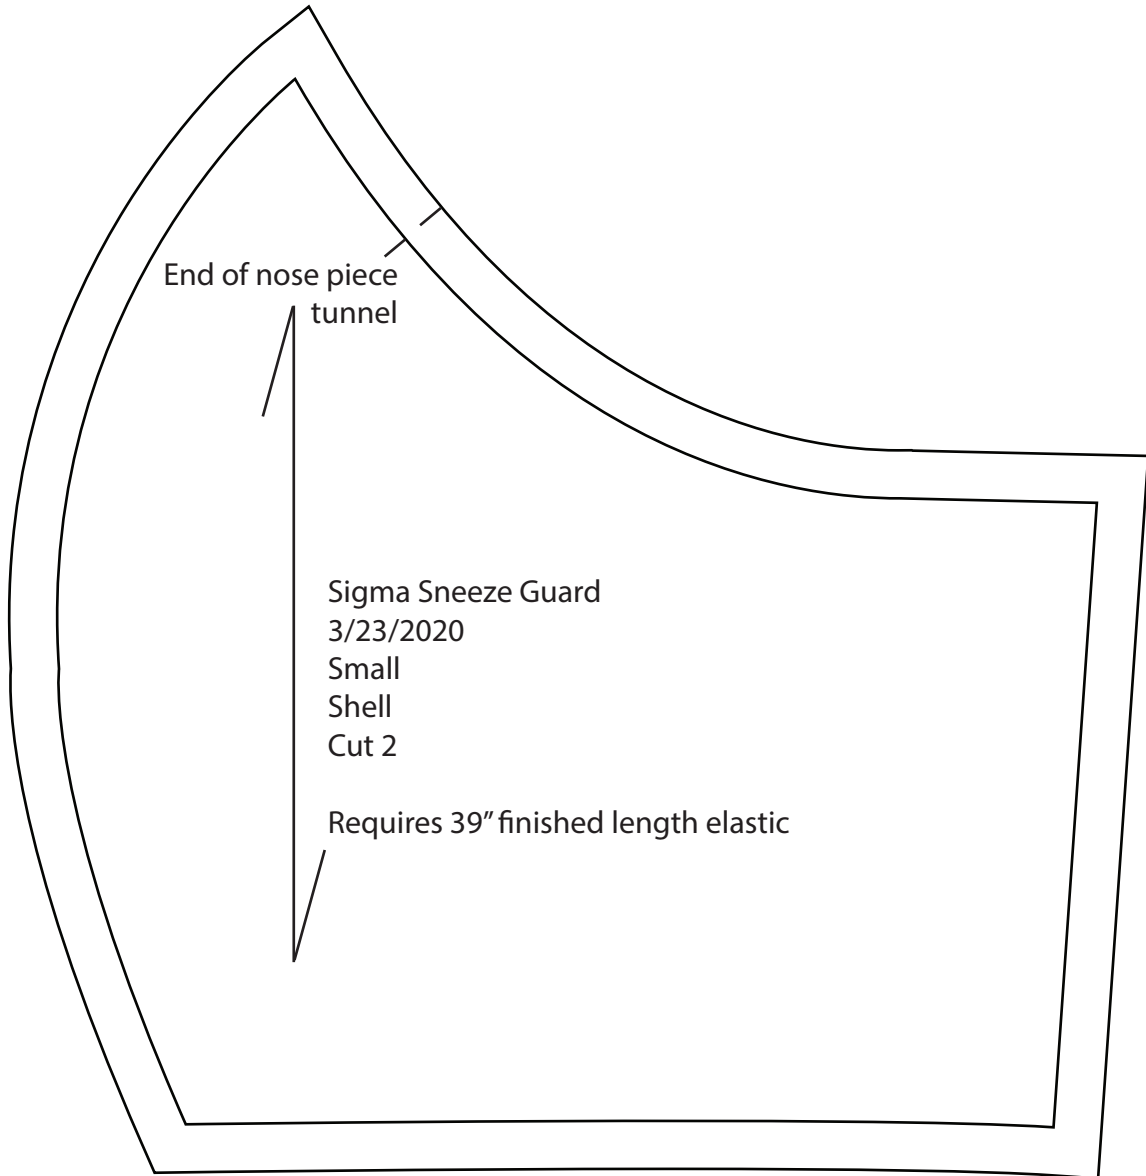

End of nose piece
tunnel

Sigma Sneeze Guard
3/23/2020
Large
Shell
Cut 2

Requires 44" finished length elastic

Sigma Sneeze Guard
3/23/2020
Medium
Lining
Cut 2

Sigma Sneeze Guard
3/23/2020
Small
Lining
Cut 2

End of nose piece
tunnel

Sigma Sneeze Guard
3/23/2020
Small
Shell
Cut 2

Requires 39" finished length elastic