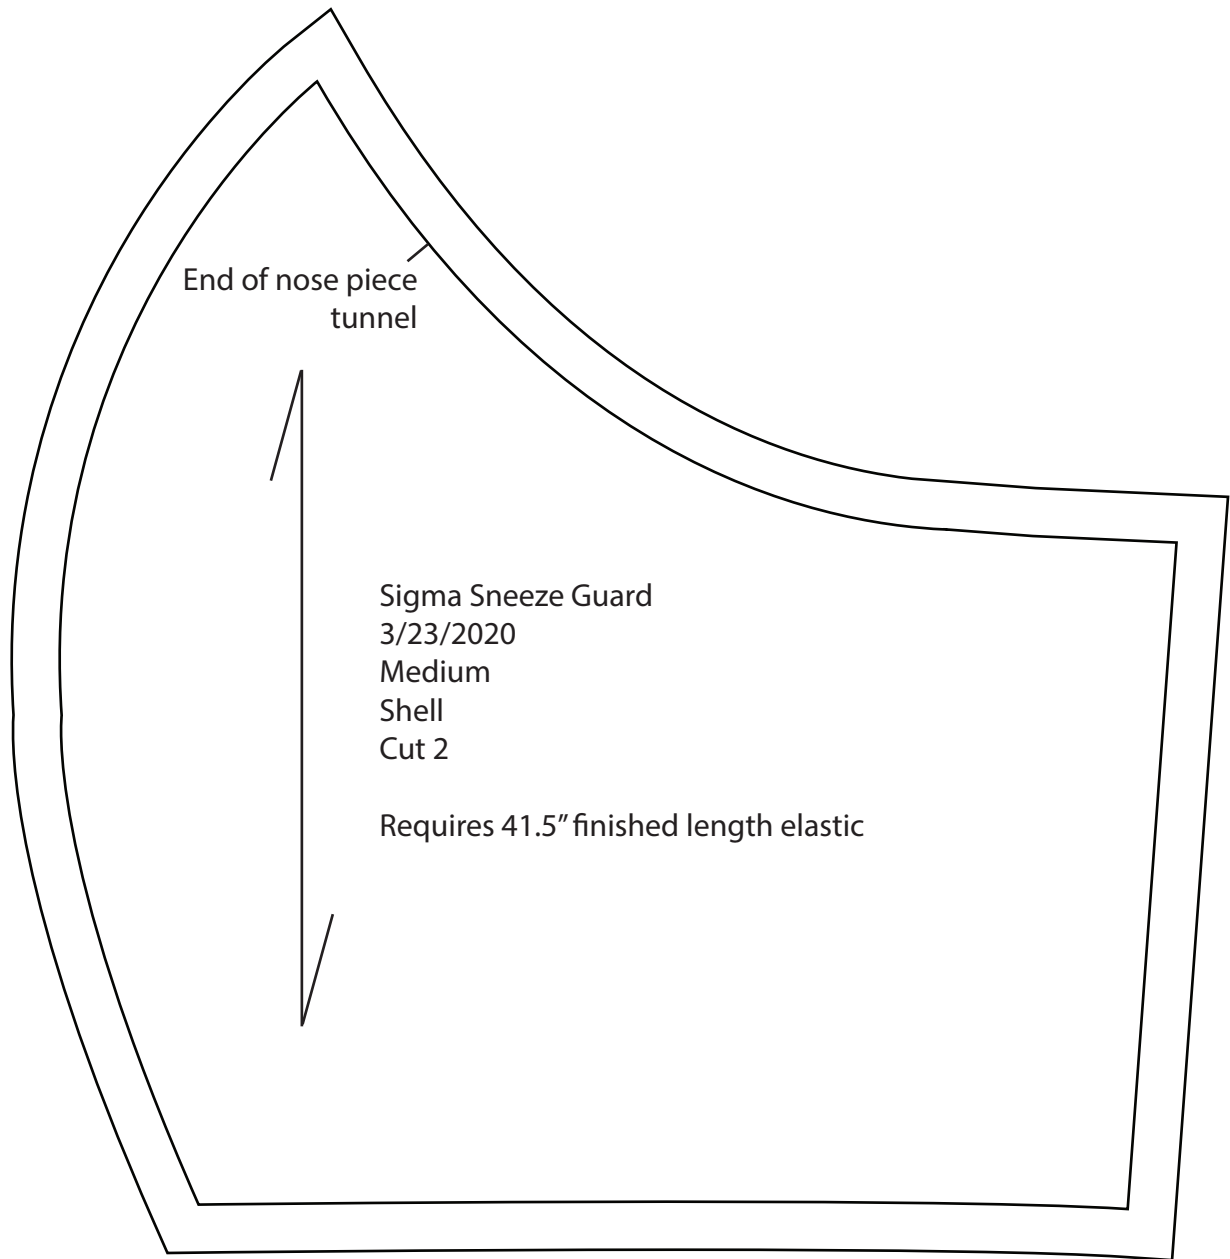

End of nose piece
tunnel

Sigma Sneeze Guard
3/23/2020
Large
Shell
Cut 2

Requires 44" finished length elastic

Sigma Sneeze Guard
3/23/2020
Medium
Lining
Cut 2

Sigma Sneeze Guard
3/23/2020
Small
Lining
Cut 2

End of nose piece
tunnel

Sigma Sneeze Guard
3/23/2020
Small
Shell
Cut 2

Requires 39" finished length elastic